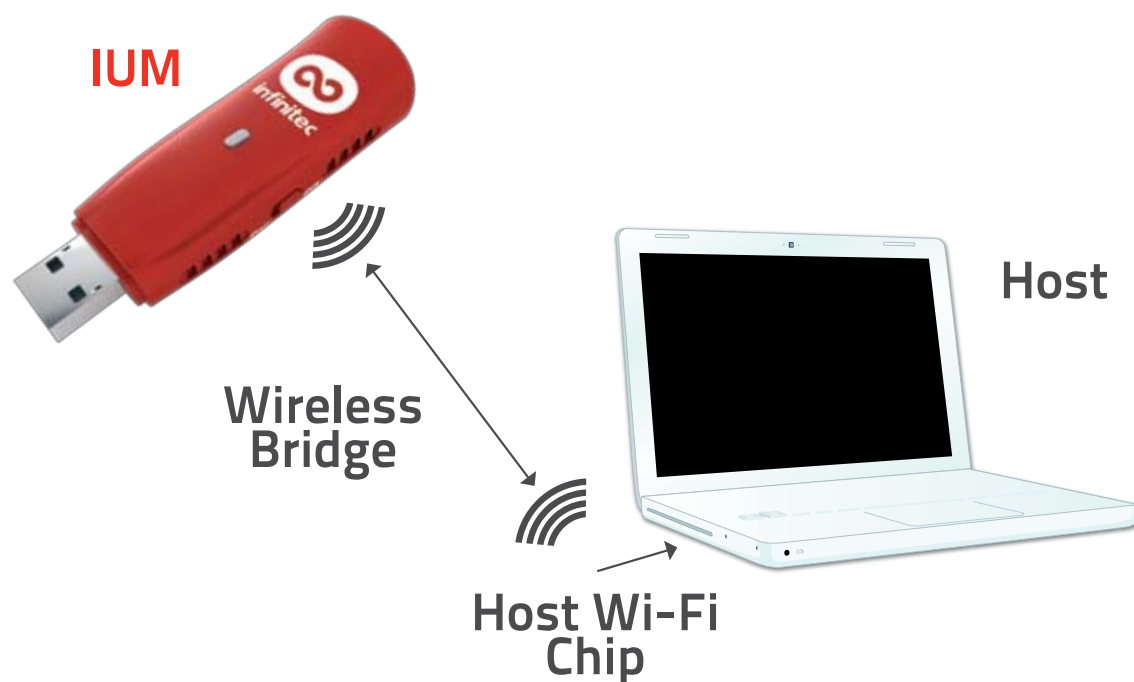

Benefits

Unlimited File Sharing - The IUM allows you to share your entire hard drive as well as any servers, external hard drives or other storage space that your computer has access to. Because you can keep on adding storage till infinity, you can never run out of space.

Stream Media - Because your files never leave your computer, you can stream all your movies, music, and pictures directly onto your USB enabled entertainment unit. The IUM can even stream movies in full HD.

Serves all File Formats - The IUM supports all types of files and folders regardless of their functionality or extension. You simply need to mark the file or folder for sharing and it will immediately appear on the IUM.

Complete Freedom and Security - The IUM gives you the freedom to choose whether to share one single file or your entire hard drive. And since the IUM doesn't actually store any content on itself, your data is always protected because it never leaves your computer.

Plug and Play - The IUM is compatible with any device that can read traditional flash drives; everything from televisions to digital photo frames. And because there is no need to install software or drivers, it's truly a plug-n-play device.